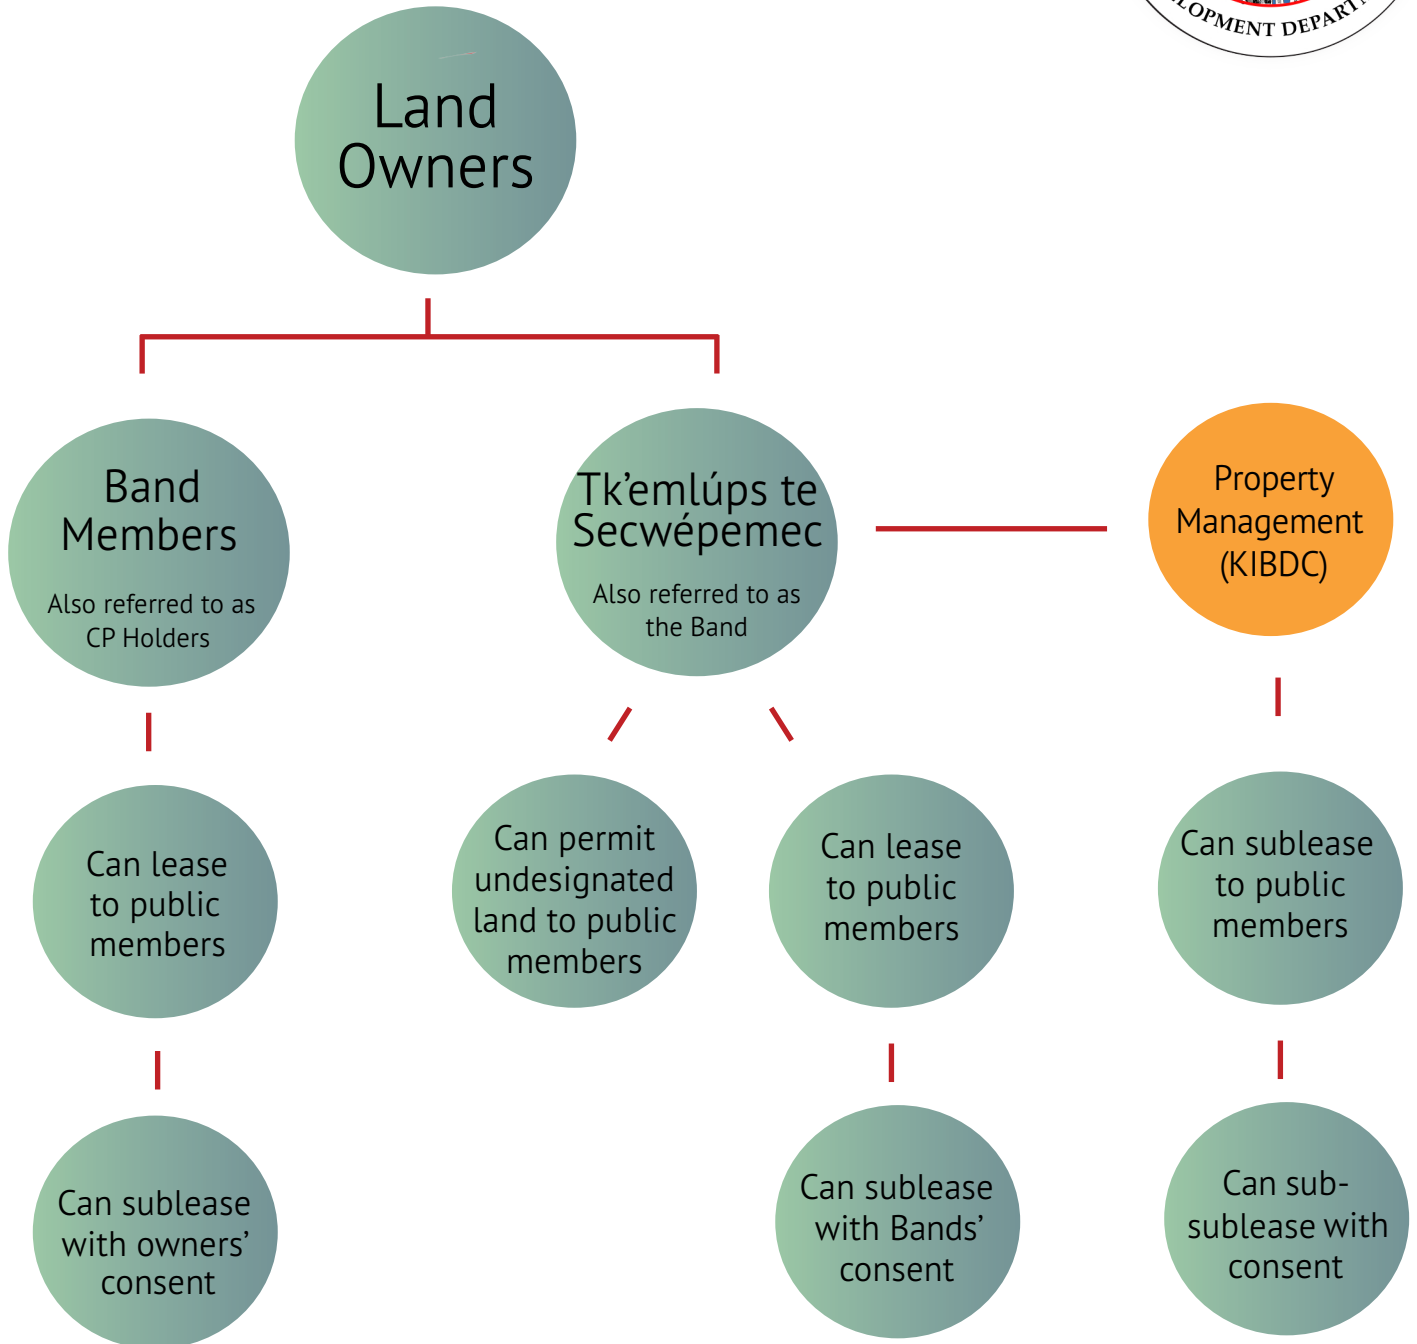

LAND LEASING – OWNERSHIP

Kamloops Indian Band Development Corporation (KIBDC), a corporate arm of the Business & Economic Development Department, manages 100+ lots on behalf of the Band focusing on development opportunities.